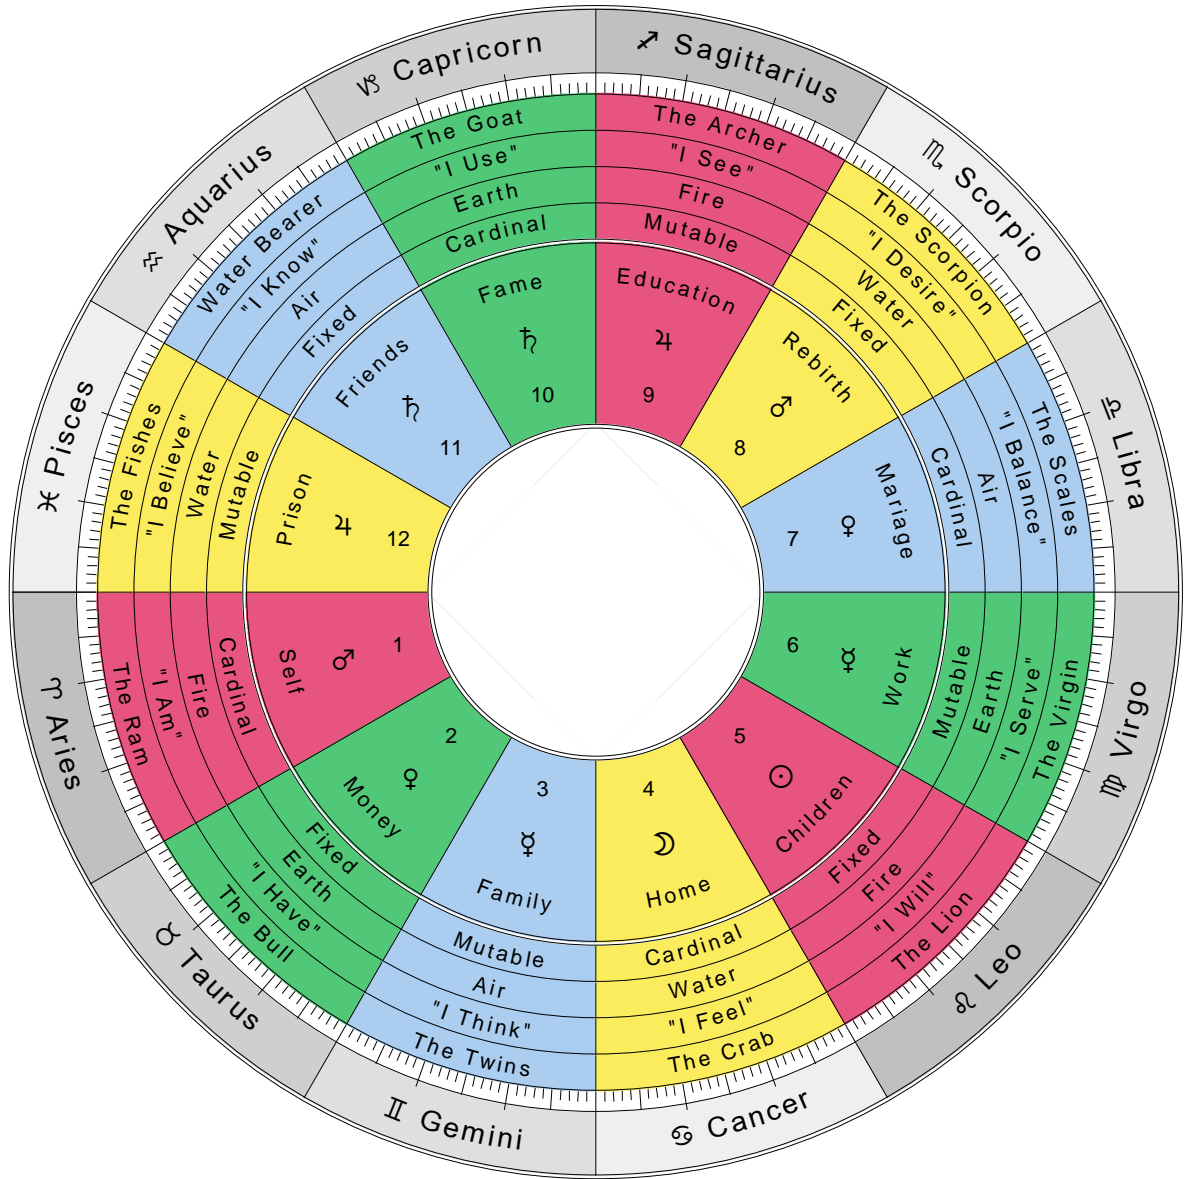

Astrological Symbols

Signs

- ♈ Aries
- ♉ Taurus
- ♊ Gemini
- ♋ Cancer
- ♌ Leo
- ♍ Virgo
- ♎ Libra
- ♏ Scorpio
- ♐ Sagittarius
- ♑ Capricorn
- ♒ Aquarius
- ♓ Pisces

Planets

- ☾ Moon
- ☼ Sun
- ☿ Mercury
- ♀ Venus
- ♂ Mars
- ♃ Jupiter
- ♄ Saturn
- ♅ Uranus
- ♆ Neptune
- ♇ Pluto
- ♁ Node
- ♁ Midheaven
- ♁ Ascendant
- ⊗ Part Fortn
- ♁ S. Node

Aspects

- ♌ Conjunction
- ♍ Opposition
- ♎ Trine
- ♏ Square
- ♐ Sextile
- ♑ Semisquare
- ♒ Semisextile
- ♓ Quincunx

Trans-Saturn ♇ Pluto ♆ Neptune ♅ Uranus	Outer Planets ♄ Saturn ♃ Jupiter ♂ Mars	Inner Planets ☾ Moon ♀ Venus ♁ Mercury	The Sun ☼ Sun Self Power Destiny	In the Body Feelings ☾ Heart ♀ Mind ♀	In the World Limits ♄ Growth ♃ Effort ♂	In Society Generation ♁ Ideals ♆ Unique ♅
---	---	--	---	---	---	---